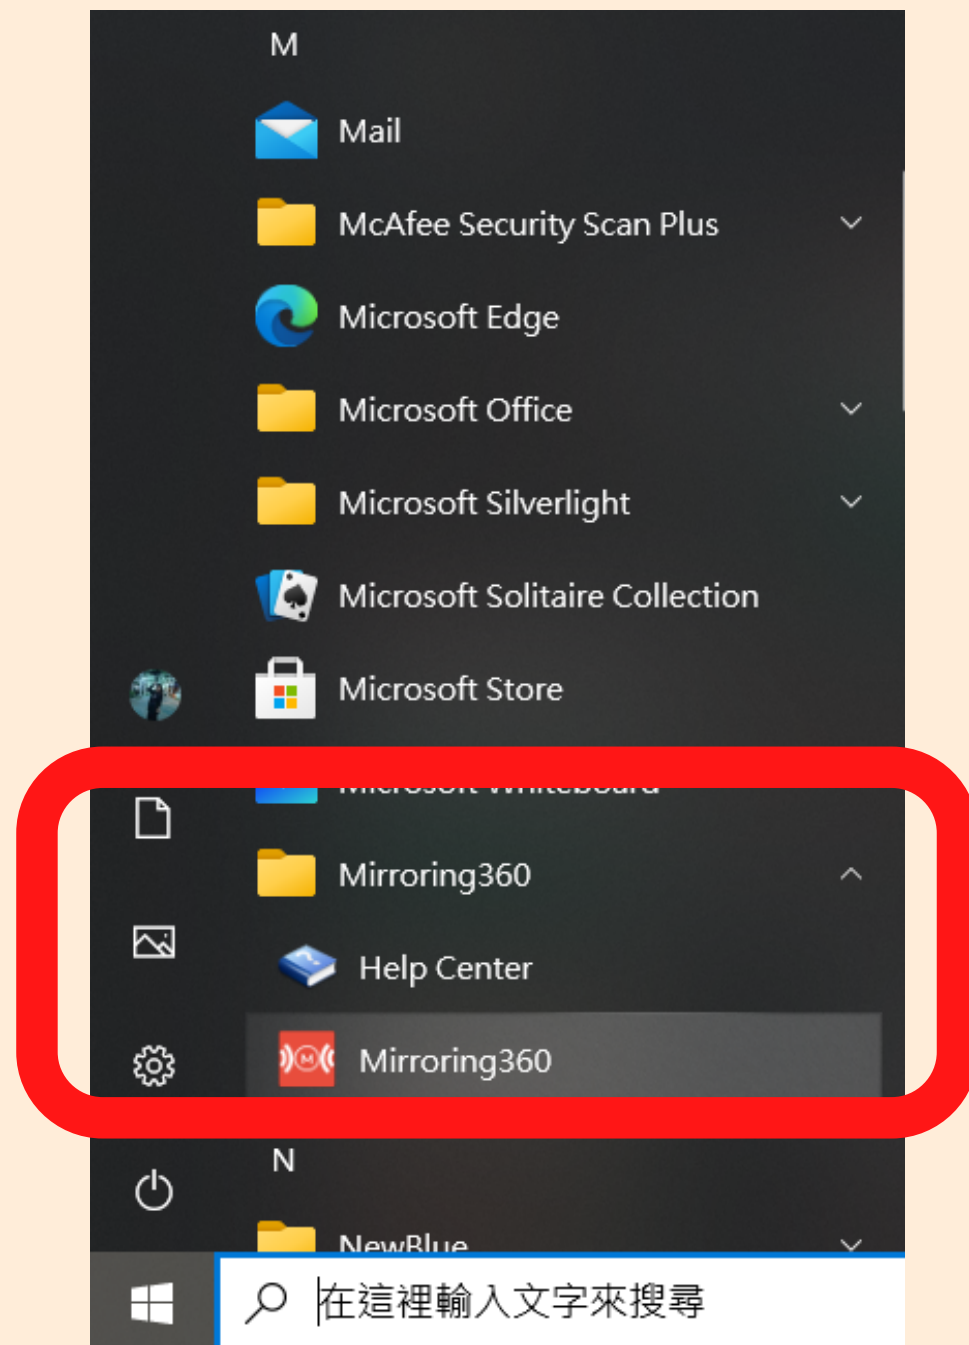

# 方式二擇一

The image shows a screenshot of the Mirroring360 software interface. The window title is "MIRRORING360". The main content area is titled "鏡射到此螢幕" (Mirror to this screen). Under "鏡射設備" (Mirror device), there are three checked options: "iPhone / iPad / Mac", "Chromebook / PC", and "Android". A link "(了解更多)" (Learn more) is provided. The "電腦名稱" (Computer name) is "DESKTOP-KE40JVN". There are two main options for mirroring: "使用鏡射助手鏡射" (Use Mirroring Assistant to mirror) with the phone number "464-106-072", and a "QR" button. A red arrow points from the "QR" button to a large QR code on the right. The QR code has a red logo in the center with the letter "M" and signal waves. At the bottom of the interface, there is a green bar with the text "分享此螢幕" (Share this screen) and "允許最多40個同伴從任何設備，任何地點觀看" (Allow up to 40 peers to view from any device, any location). A "開始試用" (Start trial) button is also visible.