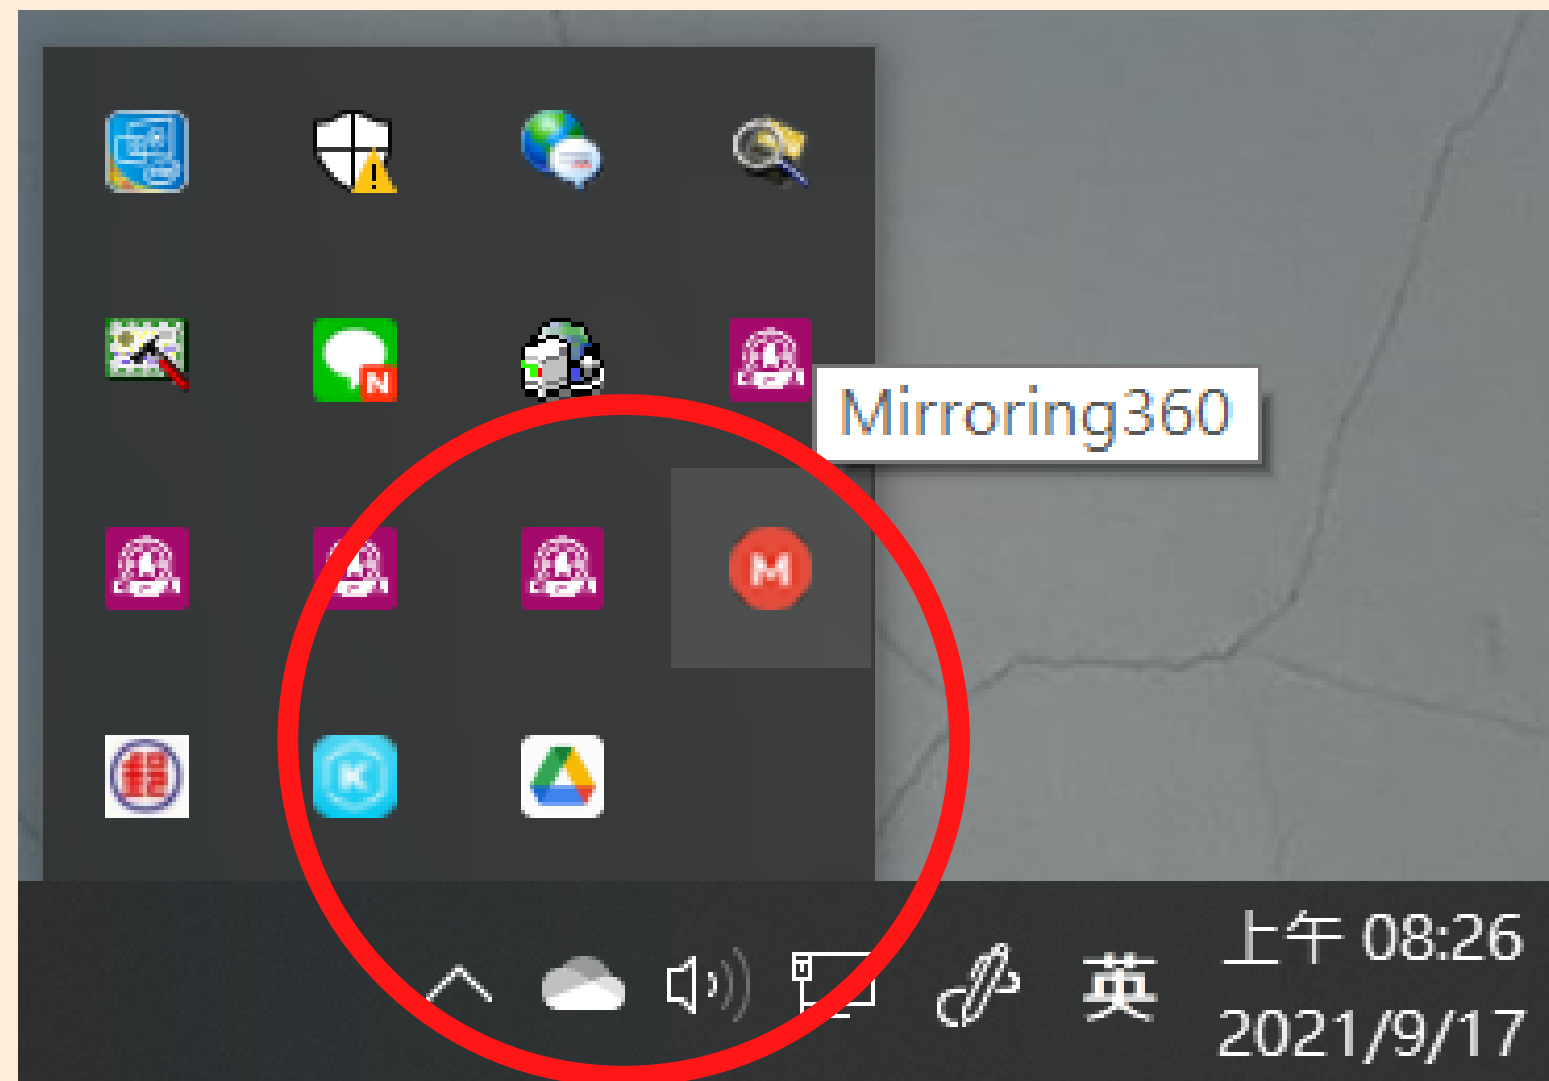

# 四分割投影

Mirroring360在APP的執行下，  
最多可支援4台裝置同時投影。

※若使用iOS系統中的airplay鏡像功能，僅能提供一台裝置投影

# 方式二擇一

The image shows a screenshot of the Mirroring360 software interface. The window title is "MIRRORING360". The main content area is titled "鏡射到此螢幕" (Mirror to this screen). Under "鏡射設備" (Mirror device), there are three checked options: "iPhone / iPad / Mac", "Chromebook / PC", and "Android". A link "(了解更多)" (Learn more) is provided. The "電腦名稱" (Computer name) is "DESKTOP-KE40JVN". There are two main options for mirroring: "使用鏡射助手鏡射" (Use Mirroring Assistant to mirror) with the phone number "464-106-072", and a "QR" button. A red arrow points from the "QR" button to a large QR code on the right. The QR code has a red logo in the center with the letter "M" and signal waves. At the bottom of the interface, there is a green bar with the text "分享此螢幕" (Share this screen) and "允許最多40個同伴從任何設備，任何地點觀看" (Allow up to 40 peers to view from any device, any location). A "開始試用" (Start trial) button is also visible.